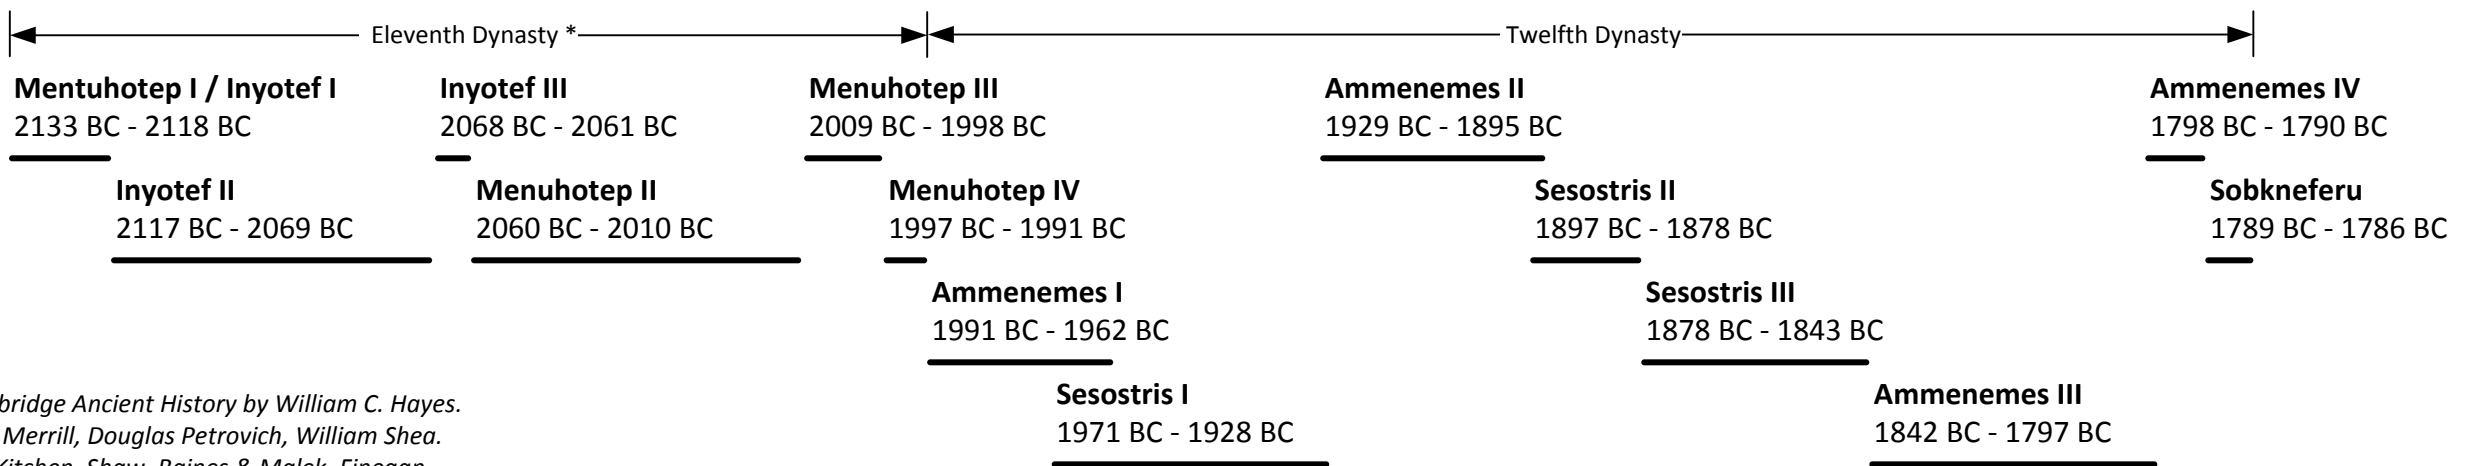

**Abraham**  
2166 BC - 1991 BC  
175 yrs

**Joseph**  
1916 BC - 1805 BC  
110 yrs

**Sarah**  
2156 BC - 2029 BC  
127 yrs

- Leaves Haran for Canaan (2091 BC) - 75
- Justified by faith (c. 2085 BC) - 81
- Circumcision, Sodom/Gomorrah destroyed (2067 BC) - 99

- Sold into slavery (1899 BC) - 17
- Serves Potiphar (1899 BC – c. 1889 BC) 10yrs
- In prison (c. 1889 BC – 1886 BC) 3yrs
- Made ruler of Egypt (1886 BC) – 30
- Seven years of plenty (1885 BC – 1879 BC)
- Seven years of famine (1878 BC – 1871 BC)

**Ishmael**  
2080 BC - 1943 BC  
137 yrs

**Isaac**  
2066 BC - 1886 BC  
180 yrs

- Marries Rebekah (2026 BC) - 40

**Jacob**  
2006 BC - 1859 BC  
147 yrs

- Esau's wives make life bitter (1966 BC) - 100

- Leaves for Haran (1930 BC) - 76
- Marries Leah and Rachel (1923 BC) - 83
- Returns to Canaan (1910 BC) - 96
- Moves to Bethel (c. 1902 BC) - 104
- Rachel dies (1901 BC) - 105
- Moves to Egypt (1876 BC) - 130